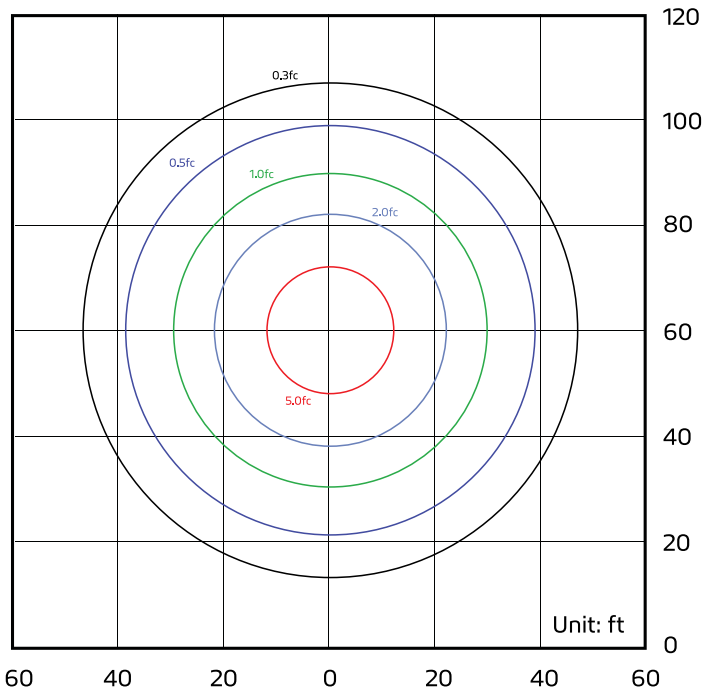

FIXTURE CARRY BAG

LUNA 250 Diffuser Balloon Light

250W

ILLUMINATION RANGE

CATALOG		COMMENTS
PROJECT		
PREPARED BY		
DATE		

Illuminance (Footcandle)	5	2	1	0.5	0.3
Diameter (Ft.)	22	44	60	75	96

DIMMABLE LUMEN OUTPUT