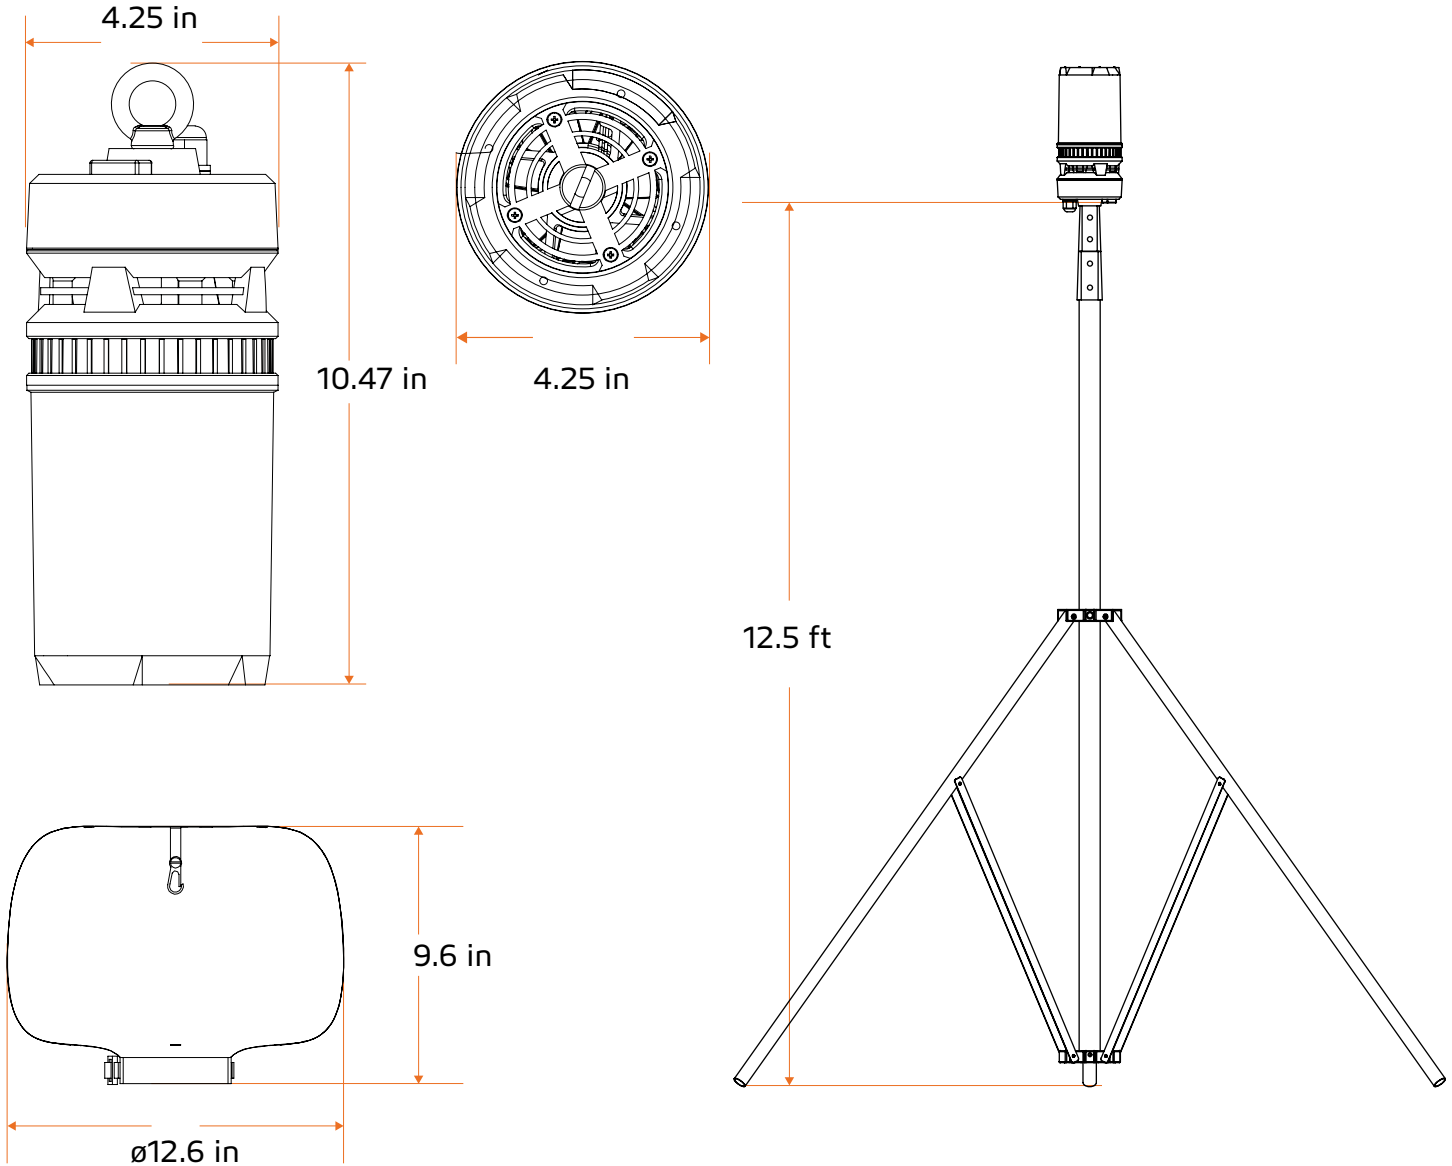

LUNA 250 Diffuser Balloon Light

250W

PRODUCT SIZE

CATALOG		COMMENTS
PROJECT		
PREPARED BY		
DATE		

SUPER EMPOWER reserves the right to update all product data sheets at any time. Consult SUPER EMPOWER marketing specialists for publication updates at hello@super-empower.com

"WE EMPOWER WATT MATTERS"

OUR BRANDS

hello@super-empower.com

(510)891-1056

super-empower.com

Access our website by scanning our QR code

Copyright©2018–2025 SOLTECH LLC, All Rights Reserved.