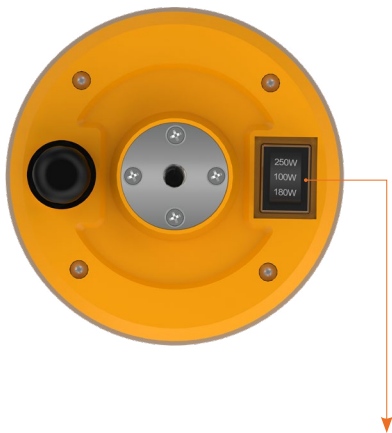

LUNA 250

100W | 180W | 250W

The SUPER EMPOWER® LUNA 250W Diffuser Balloon Light, Pentapod Stand with 3-stage mast assembly. With its powerful LED system and 3-position dimmer design, this unit provides optimum glare-free lighting to a host of construction, quick response, and specialist needs.

LUNA 250 Diffuser Balloon Light

250W

PRODUCT SPECIFICATION

MODEL NO.	STL-LUNA-250
POWER	100W 180W 250W
LUMEN	12,000lm 21,600lm 30,000lm
VOLTAGE	100-277VAC 50-60Hz
WATERPROOF RATE	IP65
WARRANTY	5 Years
CERTIFICATE	CUL/UL/FCC/CE/ROHS
STANDARD CABLE LENGTH	16 ft
ILLUMINATION RADIUS	75 ft
LAMP LIFE	40,000 Hrs
WEIGHT	32.6 lb
CCT	3,000-5,000K

FIXTURE CARRY BAG

LUNA 250 Diffuser Balloon Light

250W

ILLUMINATION RANGE

CATALOG		COMMENTS
PROJECT		
PREPARED BY		
DATE		

Illuminance (Footcandle)	5	2	1	0.5	0.3
Diameter (Ft.)	22	44	60	75	96

DIMMABLE LUMEN OUTPUT

At the bottom of the light head, it has one-button-control dimmable lumen output which from 100W to 250W.

LUNA 250 Diffuser Balloon Light

250W

PRODUCT SIZE

CATALOG		COMMENTS
PROJECT		
PREPARED BY		
DATE		